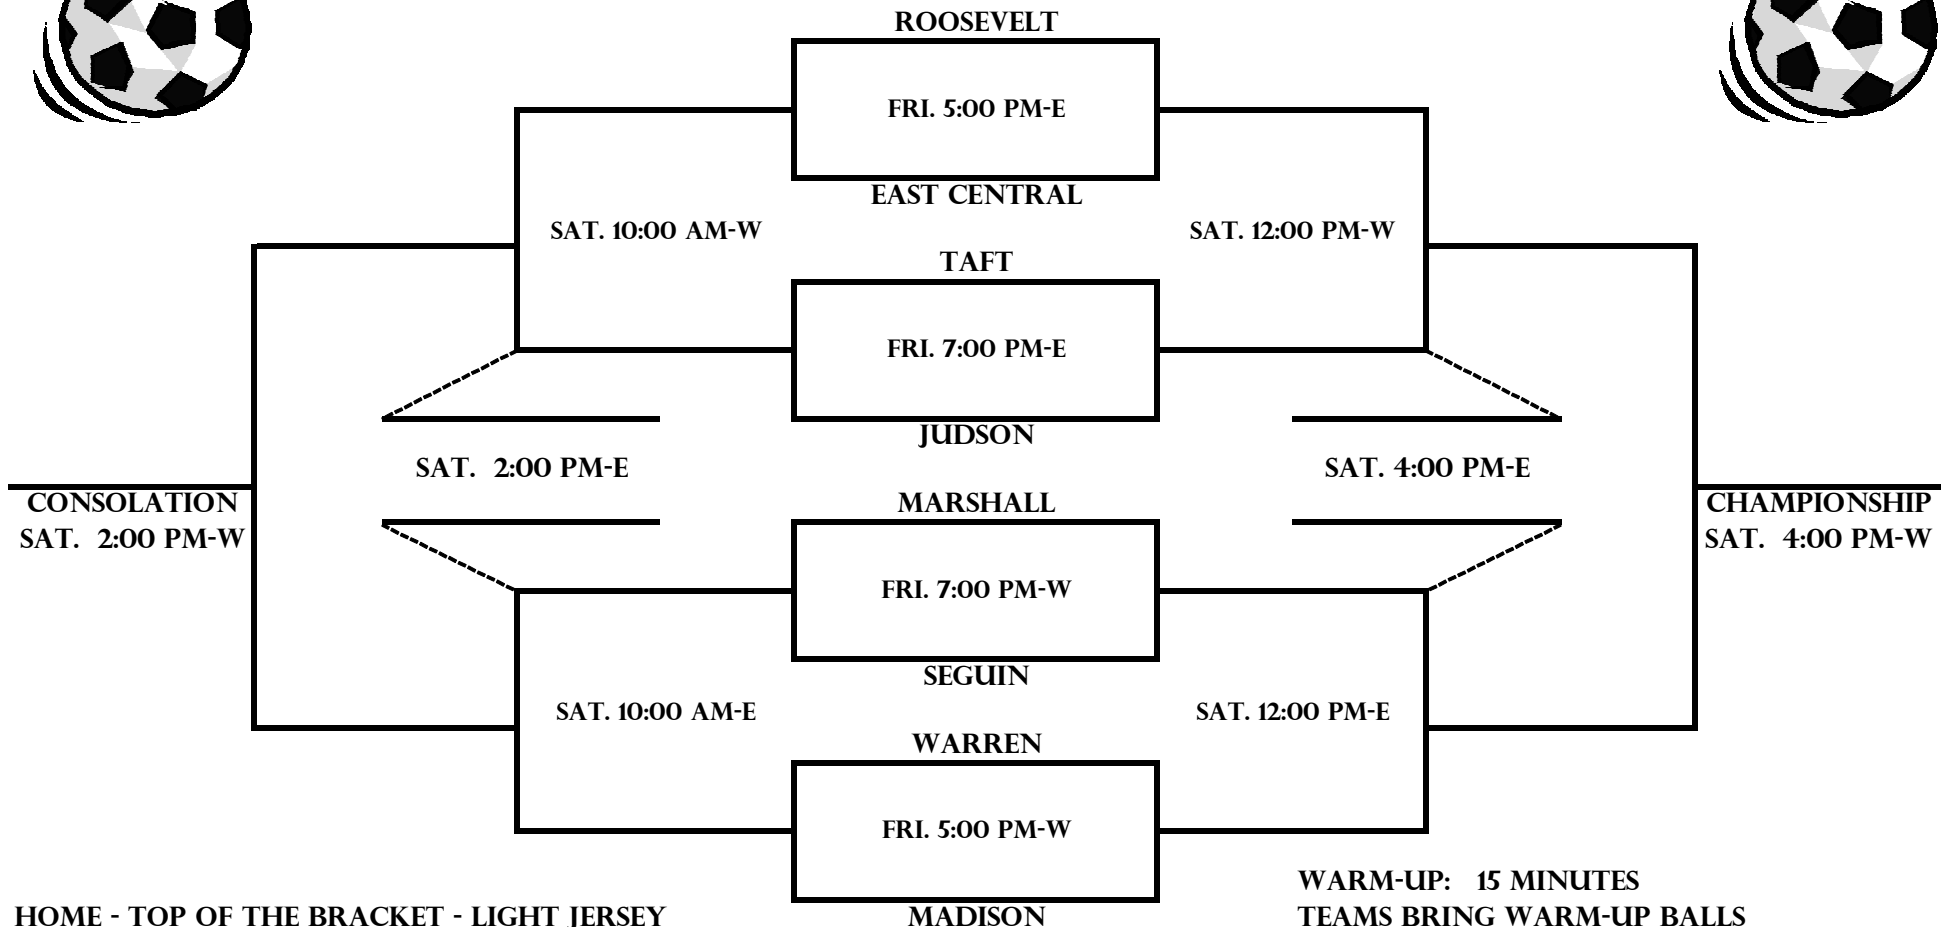

**2011 NORTH EAST GIRLS SOCCER TOURNAMENT  
BLOSSOM ATHLETIC CENTER  
JANUARY 21 - 22, 2011**

HOME - TOP OF THE BRACKET - LIGHT JERSEY  
 VISITOR - BOTTOM OF THE BRACKET - DARK JERSEY  
 TIE SCORE: SHOOT OUT AS PER UIL GUIDELINES  
 (NO OVERTIME PERIODS)

W-WEST FIELD  
 E-EAST FIELD

WARM-UP: 15 MINUTES  
 TEAMS BRING WARM-UP BALLS

HOME TEAM IS TO PROVIDE TWO (2)  
 BALL RETRIEVERS FOR THEIR GAMES.  
 HOME TEAM PROVIDE 3 GAME BALLS