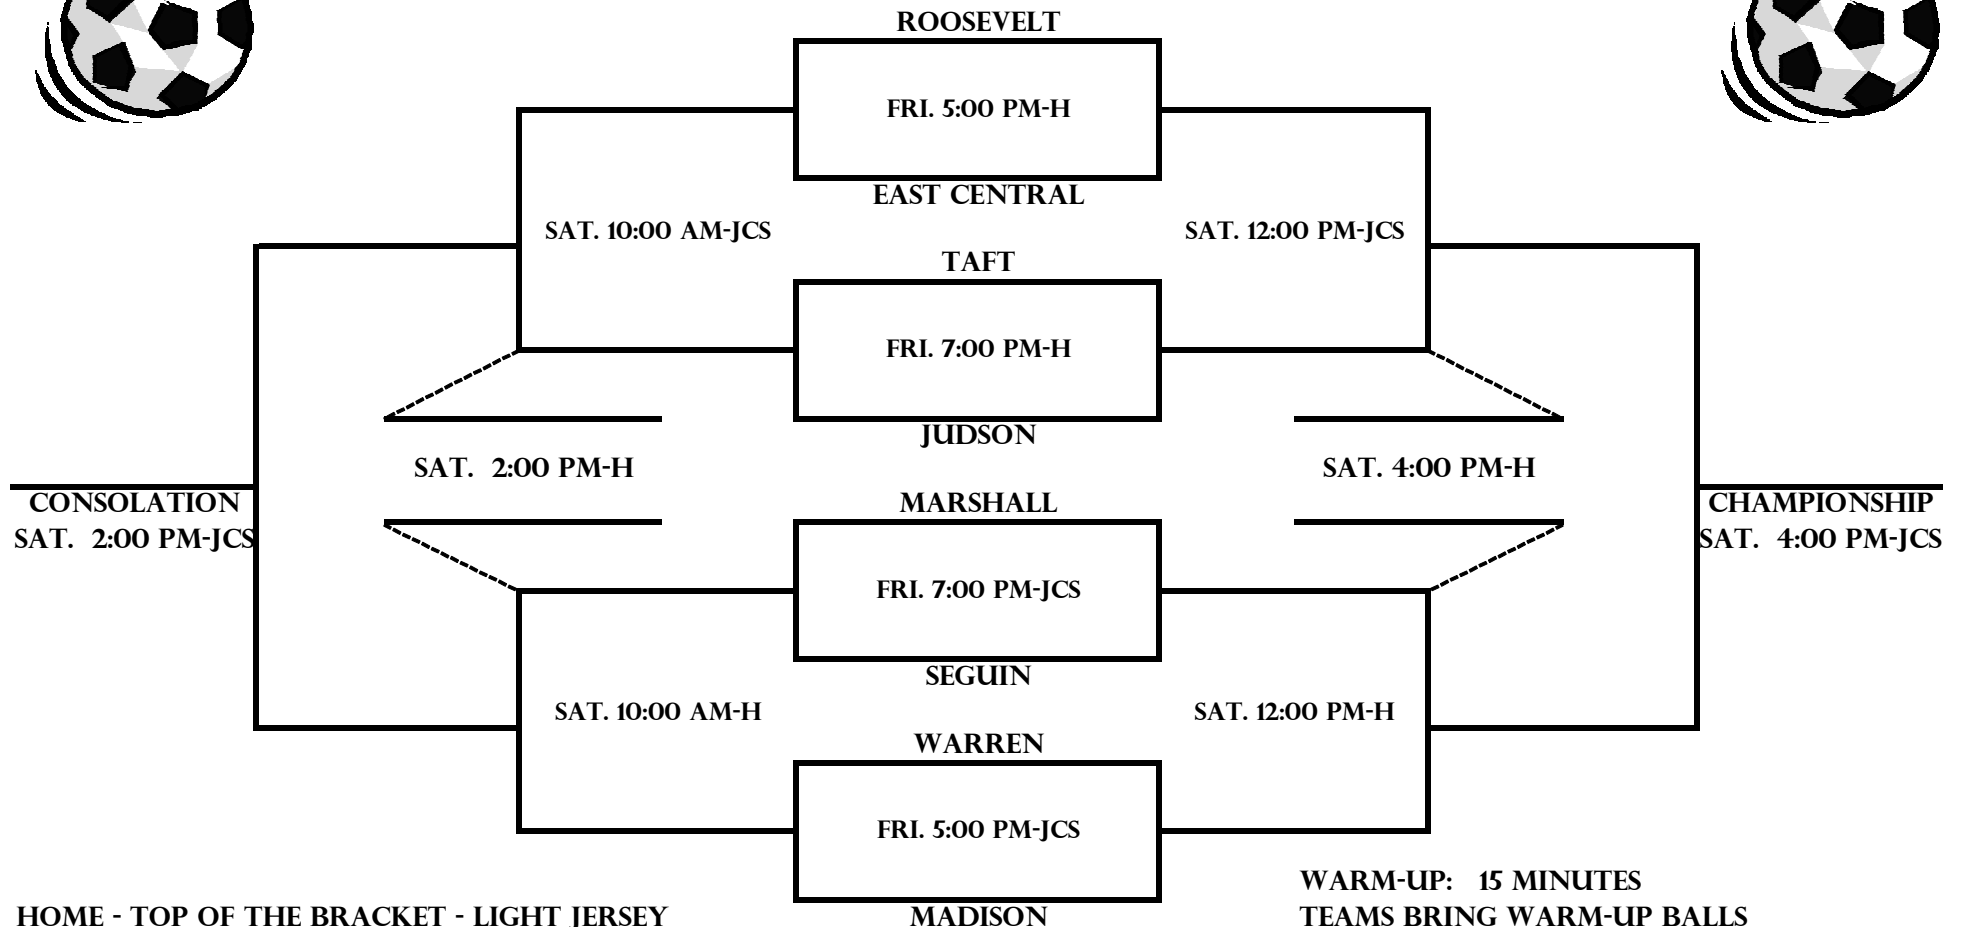

**2011 NORTH EAST GIRLS SOCCER TOURNAMENT
BLOSSOM ATHLETIC CENTER
JANUARY 21 - 22, 2011**

HOME - TOP OF THE BRACKET - LIGHT JERSEY
 VISITOR - BOTTOM OF THE BRACKET - DARK JERSEY
 TIE SCORE: SHOOT OUT AS PER UIL GUIDELINES
 (NO OVERTIME PERIODS)