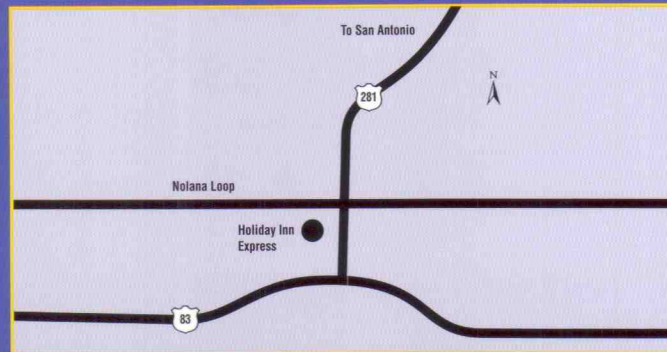

PHARR/McALLEN

TEXAS

Directions

From San Antonio – SH 281 South, Exit Nolana Loop, Go West, Hotel on Left.

From McAllen/Harlingen – SH 281 North, Exit Nolana Loop, Go West, Hotel on Left.

Amenities

- 88 Guest Rooms, Including 18 Suites
- Complimentary High Speed Internet
- Complimentary “Express Start” Breakfast Buffet
- 24-hour Business Center
- Exercise Room
- Outdoor Pool with Hot Tub and Sun Deck
- Meeting Facilities for up to 50 People
- Several Full Service Restaurants Within Walking Distance
- Expanded Cable Television
- On-site Guest Laundry Facilities
- Bi-lingual Staff

Guest Rooms Features

- King or Double Queen Beds
- Two Phones in Every Room, including Speaker Phone
- Oversized Business Desk with Ergonomic Chair
- Refrigerator/Microwave in Every Room
- Hairdryers
- Iron and Ironing Board

**Holiday Inn Express Hotel & Suites
Pharr/McAllen
205 West Nolana Loop
Pharr, TX 78577**

**Tel: 956.259.STAY (7829) Fax: 956.283.9525
or 1-800-HOLIDAY
www.hiexpress.com/pharrtx**